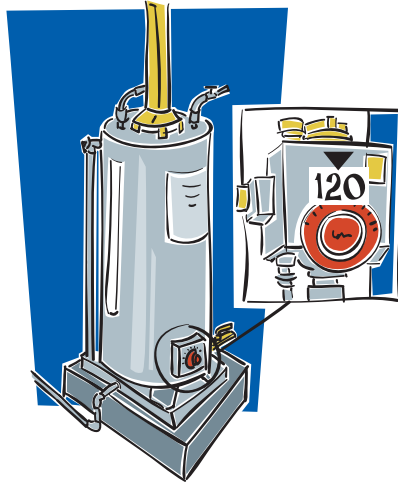

## KEEP CHILDREN SAFE FROM BURNS

Keep hot beverages  
out of children's reach

Set water heater to  
120 degrees or lower

Child-proof all  
electrical outlets

Keep children out of the midday sun  
and off hot surfaces

Keep hot appliances  
off limits